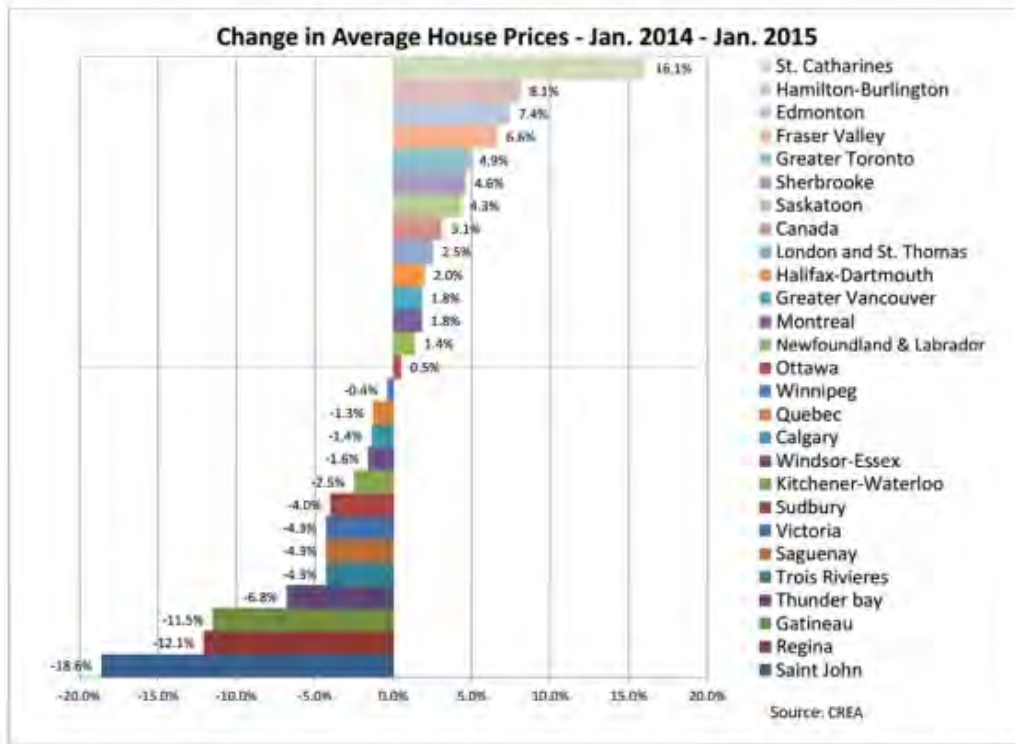

Source: Manitoba Employment figures