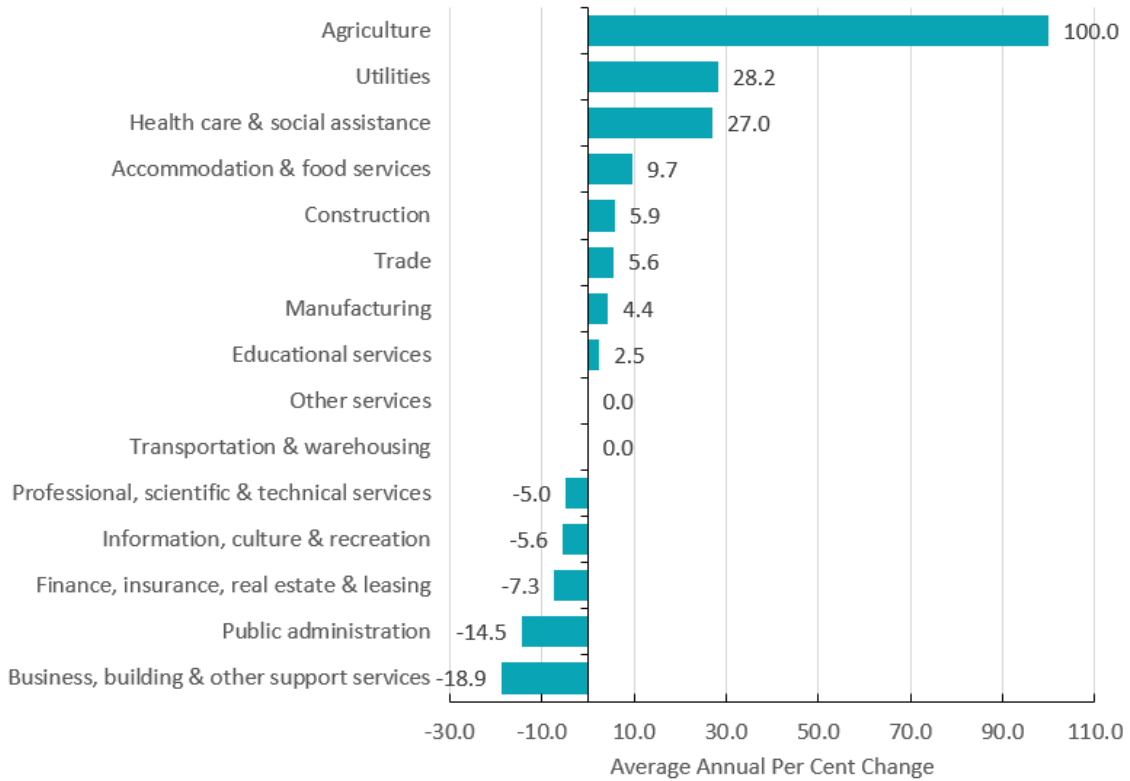

Canada's Intelligent Communities

Winnipeg

Intelligent Community Index
International Comparison

The graph above compares the community's reported performance in each of the Intelligent Community Indicators with ICF's global data set.

Source: Economic Development Winnipeg

Source: Manitoba Employment figures

HuffPost Canada