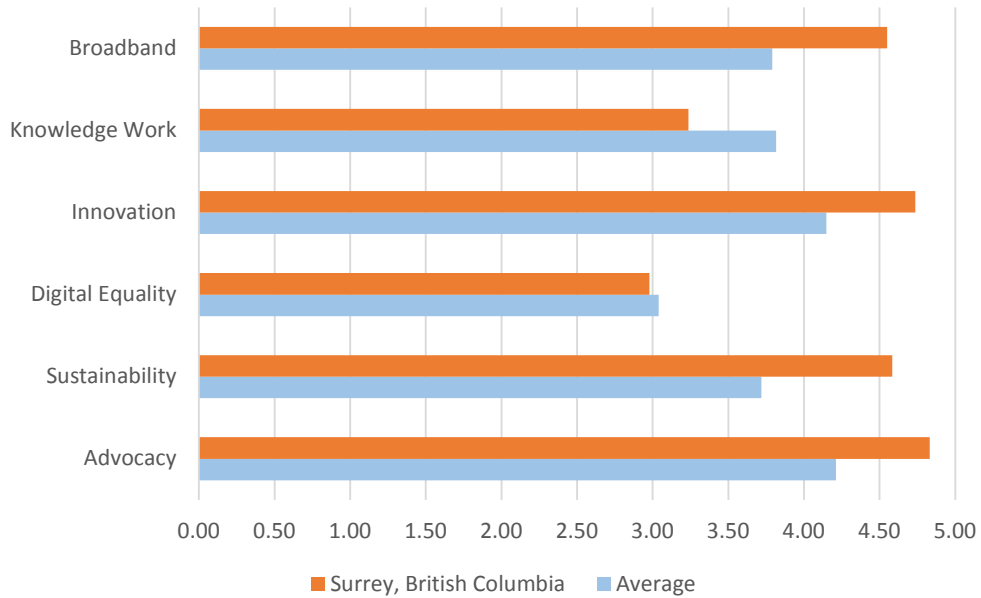

Canada's Intelligent Communities

Surrey

Intelligent Community Index
International Comparison

The graph above compares the community's reported performance in each of the Intelligent Community Indicators with ICF's global data set.