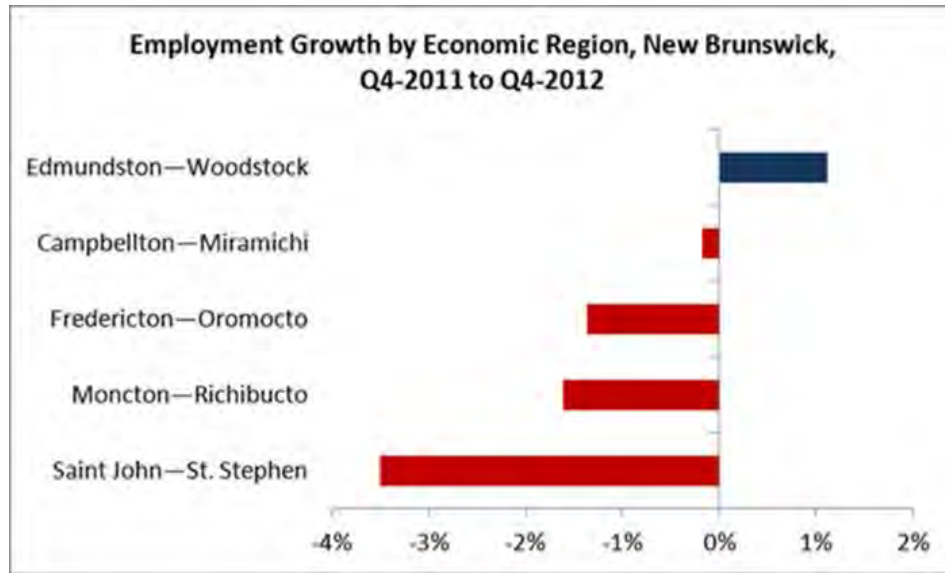

Canada's Intelligent Communities

St John

New Brunswick Labour Force Statistics, by Economic Region

3-Month Moving Averages Seasonally Unadjusted Data	Employment			Unemployment Rate		
	Q4 2012 ('000)	Q4 2011 ('000)	Yearly Variation (%)	Q4 2012 (%)	Q4 2011 (%)	Yearly Variation (% points)
New Brunswick	347.0	352.3	-1.5%	10.3%	8.7%	1.6
Saint John—St. Stephen	82.5	85.5	-3.5%	10.1%	7.1%	3.0