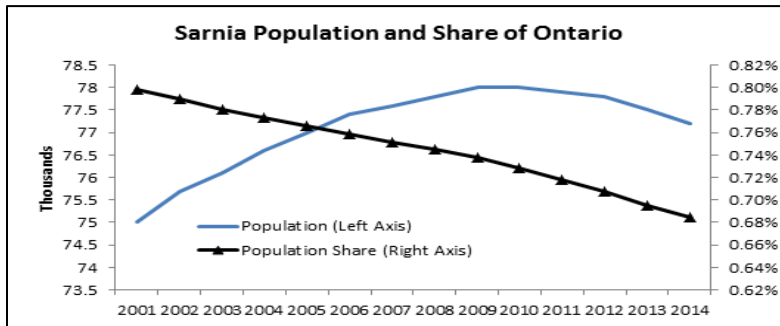

Source: Labour Force Survey, Statistics Canada