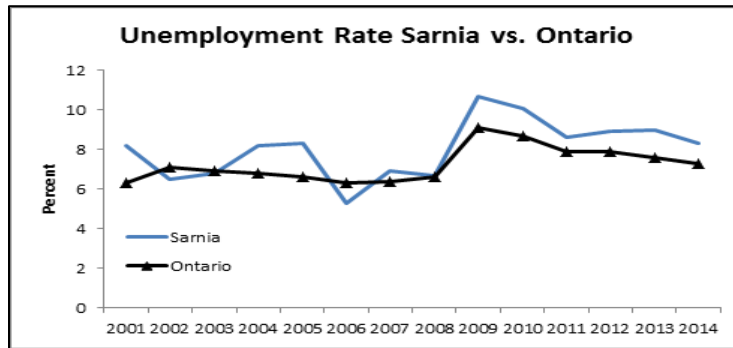

Source: Labour Force Survey, Statistics Canada