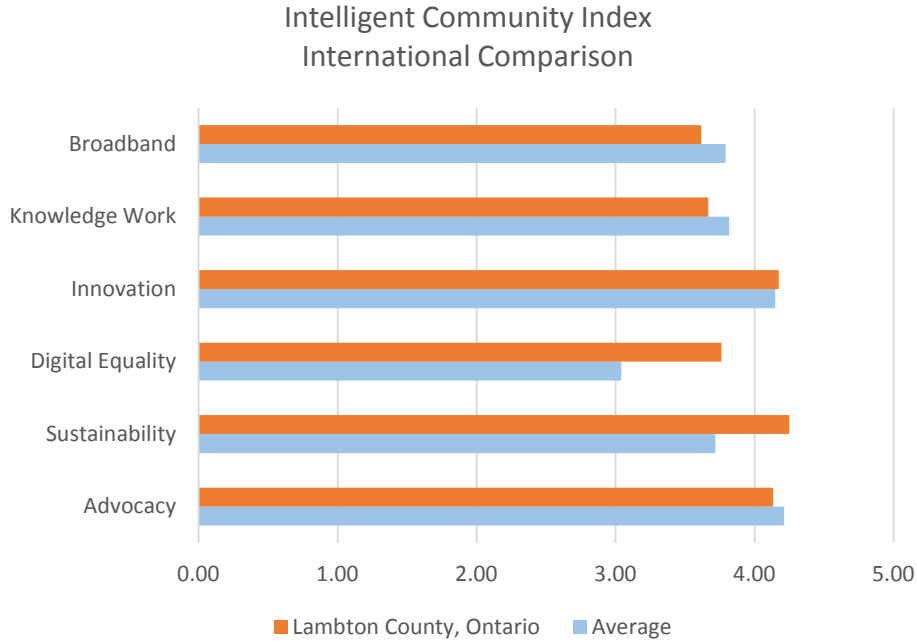

The graph above compares the community's reported performance in each of the Intelligent Community Indicators with ICF's global data set.