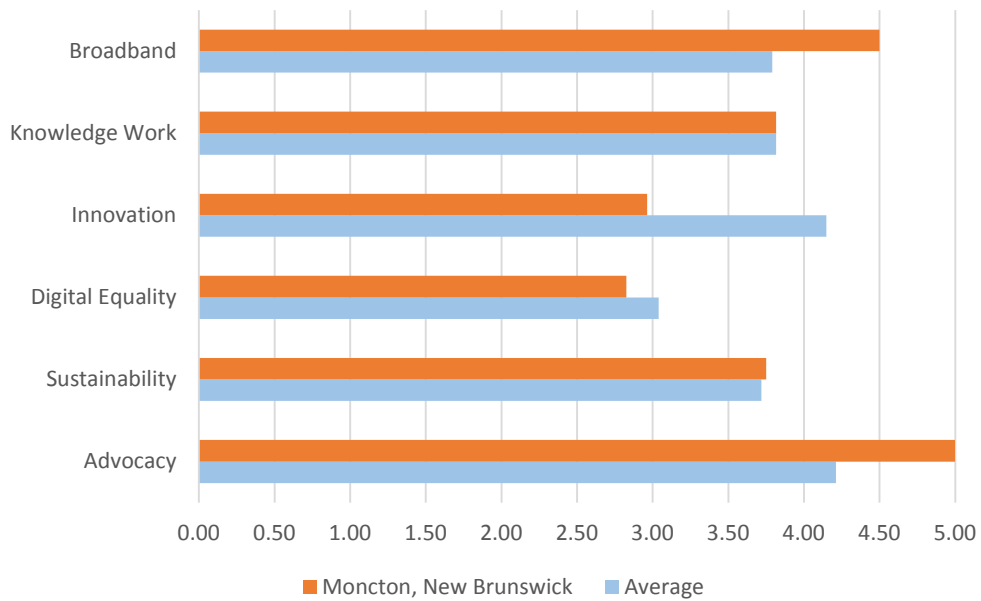

Canada's Intelligent Communities

Moncton

Intelligent Community Index
International Comparison

The graph above compares the community's reported performance in each of the Intelligent Community Indicators with ICF's global data set.