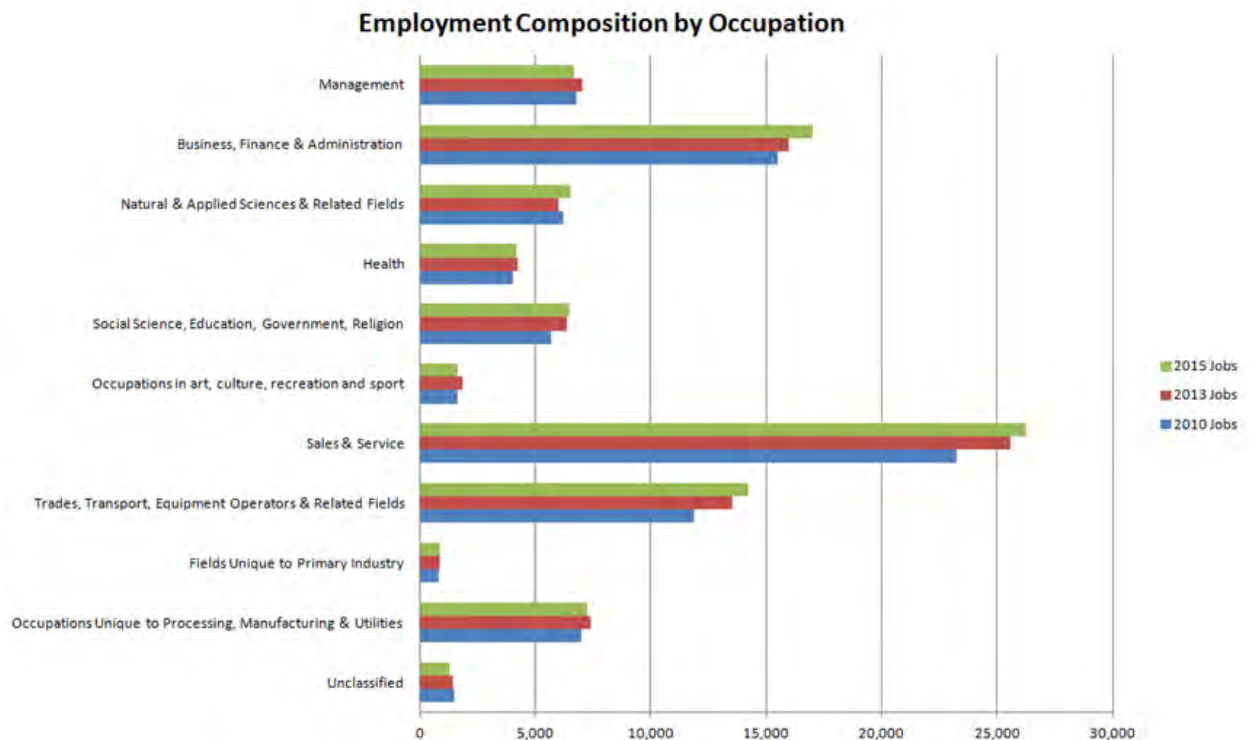

Population	Burlington	Ontario
2011 Population	175 779	12 851 821
2006 Population	164 415	12 160 282
5 Year Population Growth (06 - 11)	6.9%	5.7%
Land Area (km²)	186	908 608
Population Density (per Km²)	946.8	14.1

Highest education level, ages 15+	Burlington	Ontario
No certificate or diploma	13%	19%
High school diploma	26%	27%
Apprenticeship or trades certificate	6%	7%
College diploma	23%	20%
University certificate below bachelor level	5%	4%
University diploma	27%	23%