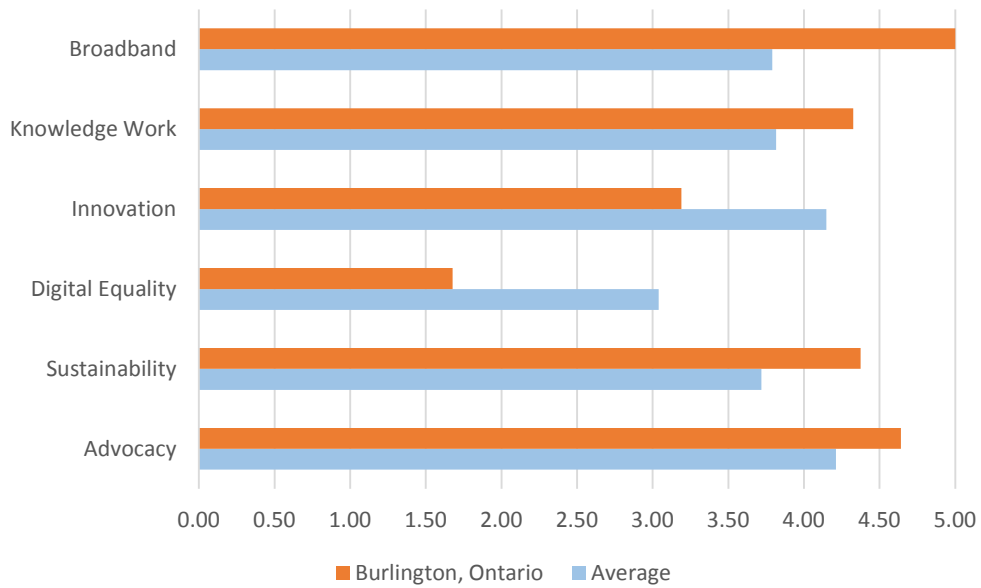

Intelligent Community Index International Comparison