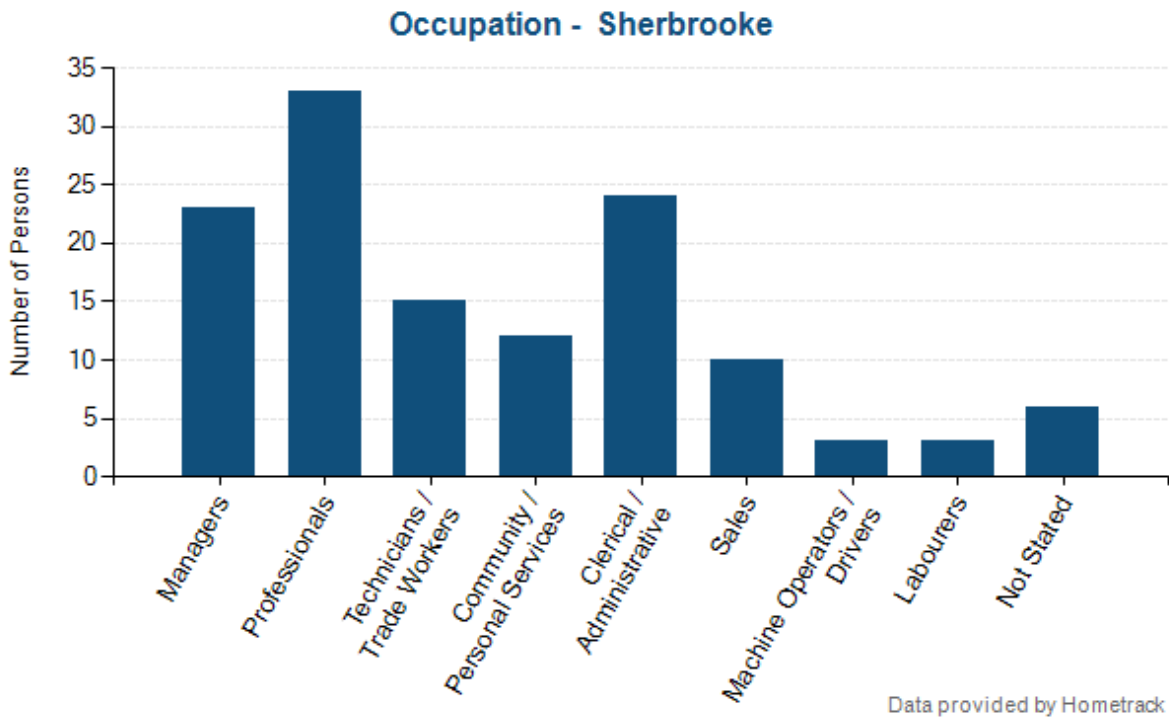

# Sherbrooke

The graph above compares the community's reported performance in each of the Intelligent Community Indicators with ICF's global data set.

Sharpening Canada's Competitive Advantage