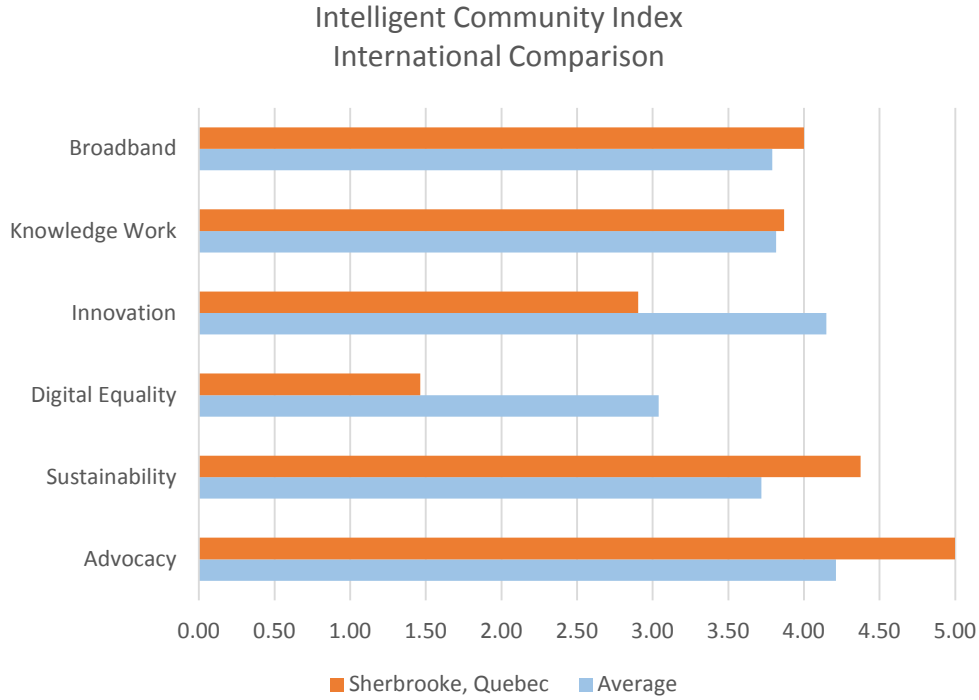

Canada's Intelligent Communities

# Sherbrooke

The graph above compares the community's reported performance in each of the Intelligent Community Indicators with ICF's global data set.

Sharpening Canada's Competitive Advantage